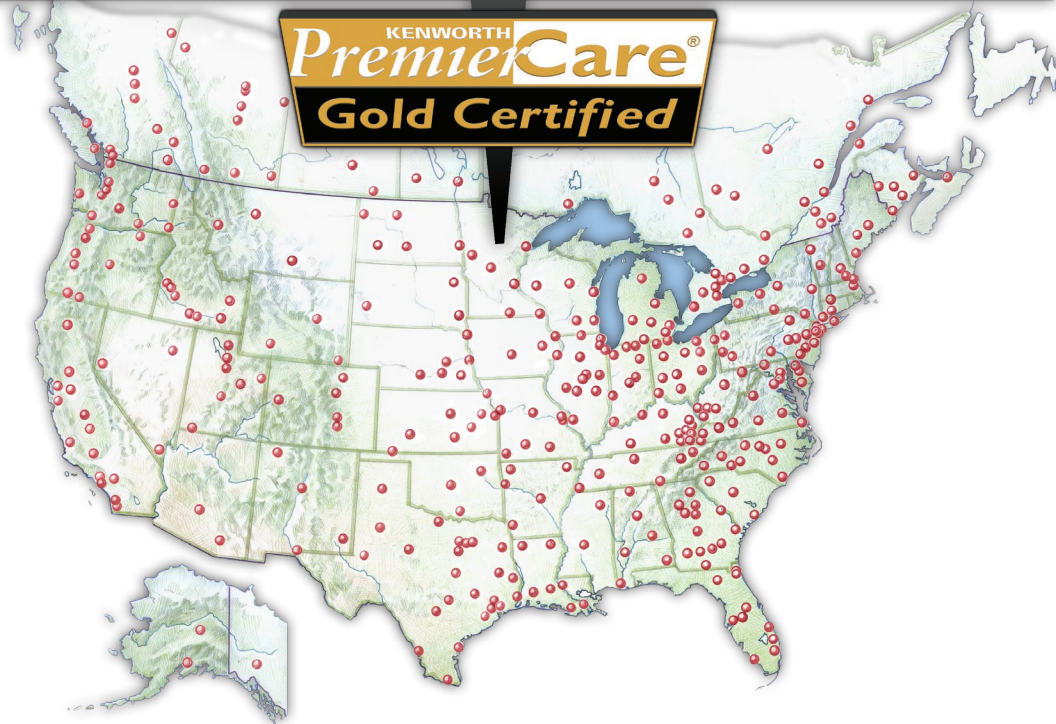

The next time your truck needs service, visit www.Kenworth.com/Service and choose a Kenworth PremierCare Gold Certified dealership.

THE KENWORTH PREMIERCARE GOLD NETWORK PUTS YOU MILES AHEAD

EXPRESSLANE: KNOW ALL YOUR OPTIONS – FAST.

When the unexpected happens, PremierCare ExpressLane provides an expert diagnosis and estimate of the time and cost of repair — within two hours. Every Kenworth PremierCare Gold Certified dealership has dedicated ExpressLane technicians to support the two-hour diagnosis. By knowing what to expect, you can make important decisions regarding the driver and the load faster than ever before.

PROMPT, PROFESSIONAL SERVICE YOU CAN COUNT ON

Trust factory-certified technicians with advanced engine training and immediate access to a vast inventory of quality parts to streamline your service solution. Every PremierCare Gold certified location offers extended evening and weekend hours. TruckTech+ professionals can help diagnose issues leveraging Kenworth's TruckTech+ remote diagnostics system, before the truck arrives at the dealer.

KENWORTH'S NETWORK OF OVER 400 LOCATIONS IS COMPLEMENTED BY A GROWING NUMBER OF PREMIERCARE GOLD LOCATIONS.

The minute you take delivery of your Kenworth, you gain 24/7 access to one of the most extensive and reliable parts and service organizations in the trucking industry. People dedicated to helping you maximize uptime, optimize truck performance and profit from your investment. When your truck needs attention – no matter the make or model – PremierCare Gold Certified dealers provide quick, professional service. The World's Best® trucks deserve The World's Best service. Find your nearest dealer at www.Kenworth.com/Service.